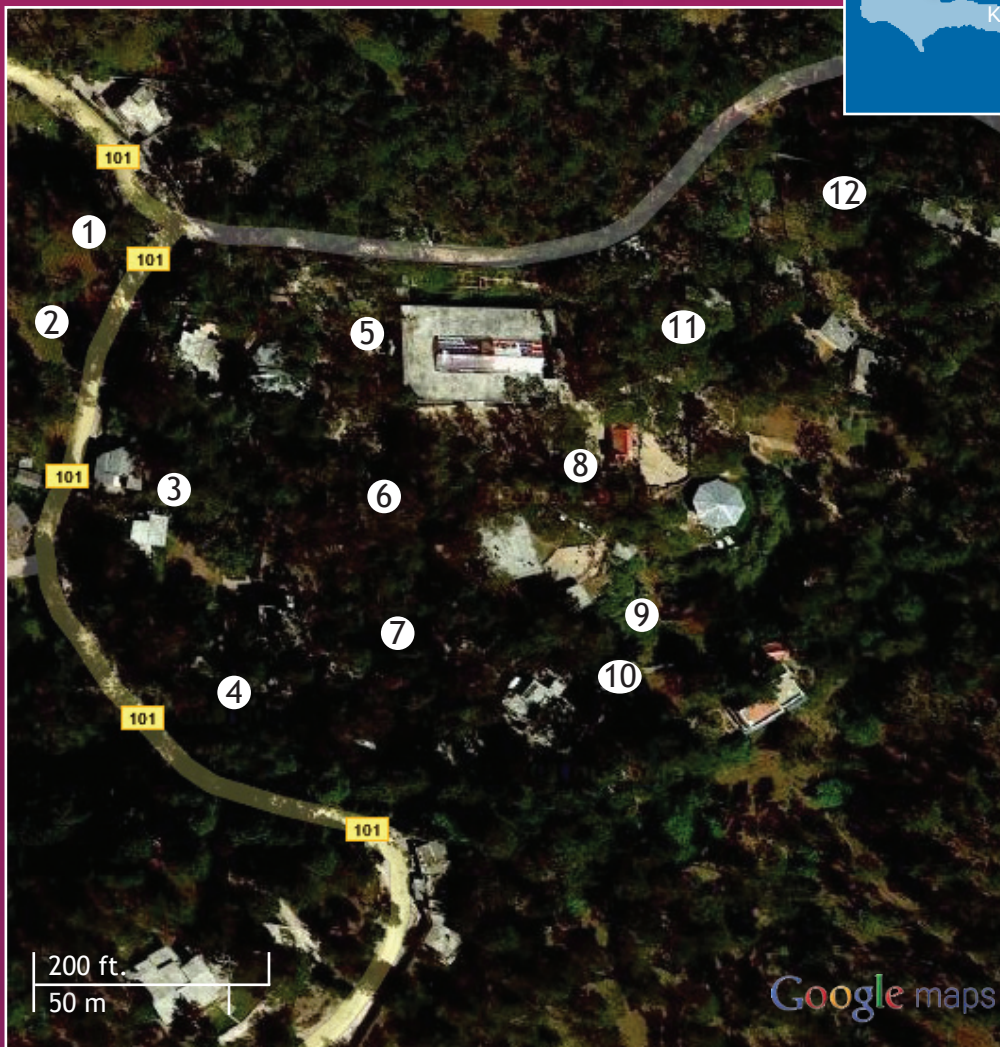

GET CLOSER

TO OUR HOMES

NPFS HAITI: SAINT HÉLÈNE FOYER

Kenscoff

The main home site is located in the mountains 5,000 miles above sea level and 25 miles from Port-au-Prince.

1. Main entrance
2. Babies' homes
3. Offices
4. Volunteer homes
5. School
6. Kitchen and bakery
7. Special needs children's home
8. Multipurpose arena
9. Chapel
10. Guest home
11. Girls' home
12. Boys' home