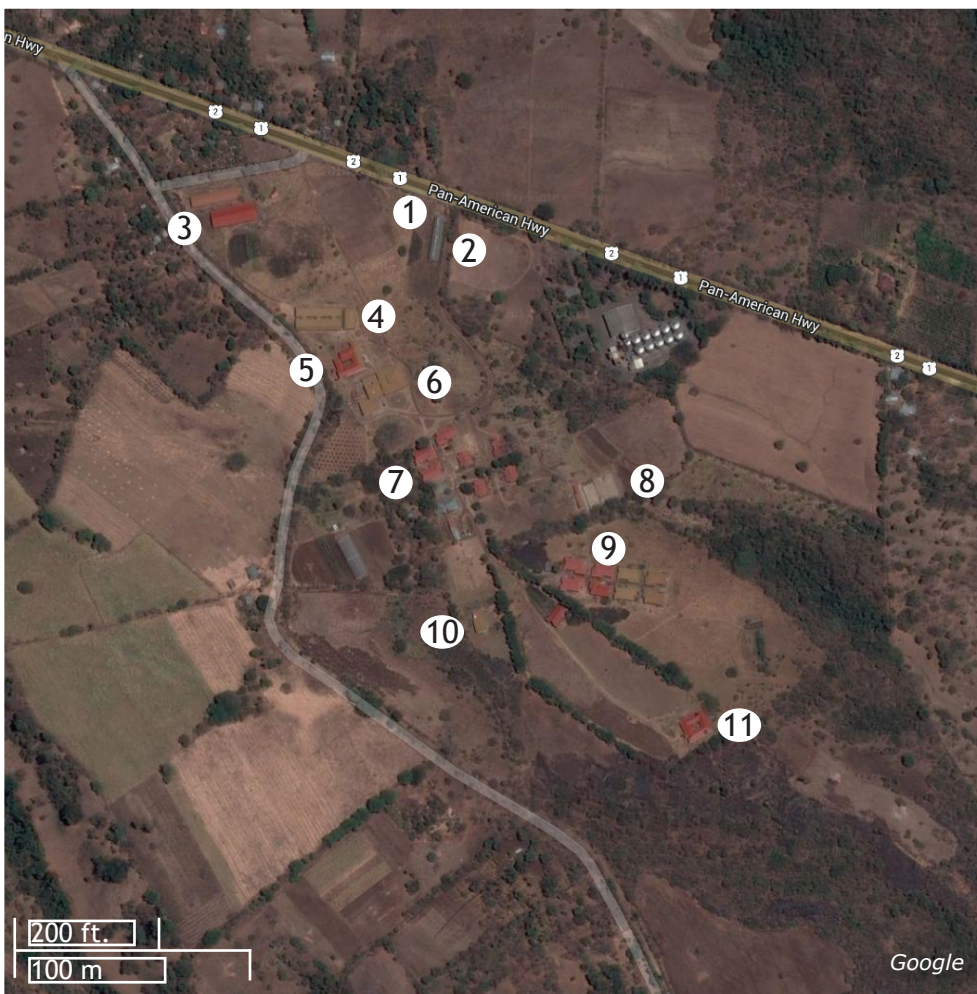

NPH USA
Raising Children. Transforming Lives.

DISCOVER NPH NICARAGUA

NPH GUATEMALA: CASA PADRE WASSON

Jinotepe, Carazo

Located along the Pan American Highway, the home is 45 minutes southwest of Managua.

1. Entrance
2. Greenhouse
3. Workshops
4. School
5. Clinic
6. Dining hall and kitchen
7. Boys' homes
8. Sport Court
9. Girls' homes
10. National Director's home
11. Visitors' home