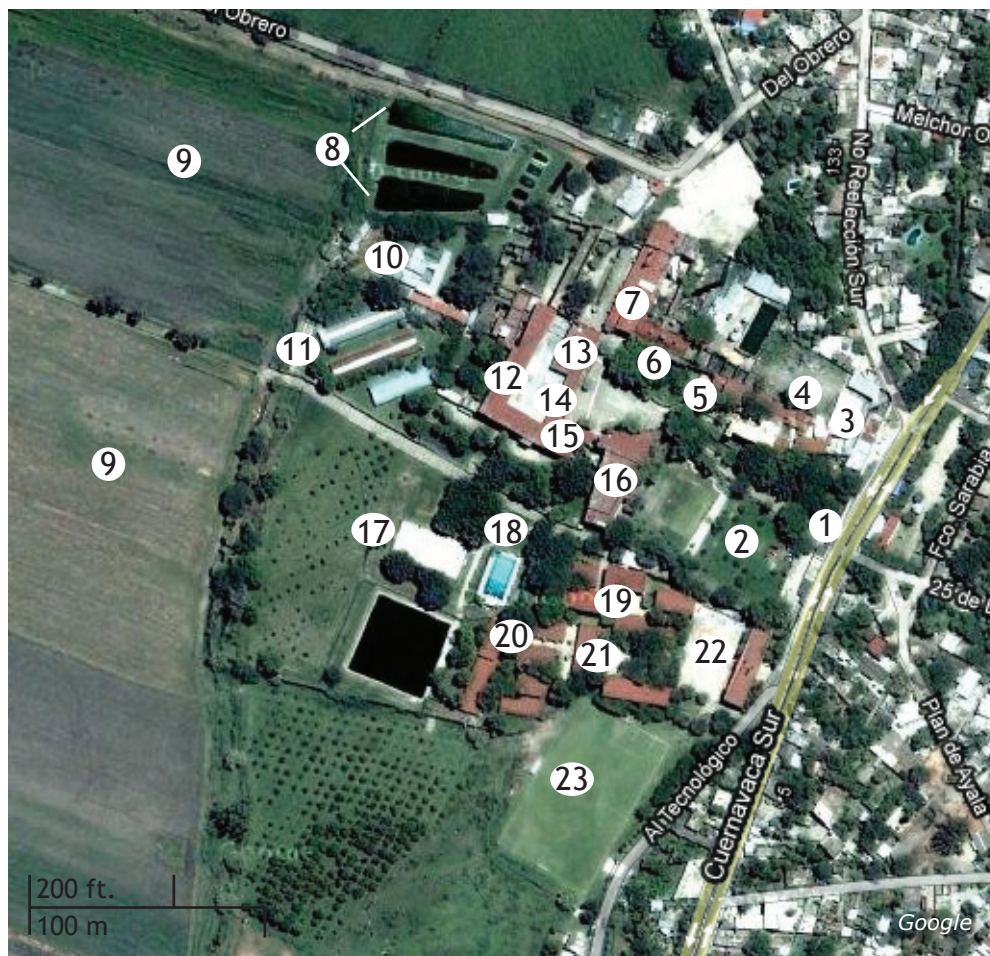

NPH USA
Raising Children. Transforming Lives.

DISCOVER NPH MEXICO

NPH MEXICO: HACIENDA SAN SALVADOR

Miacatlán, Morelos

Once a sugar plantation, NPH Mexico's main facility is 77 miles south of Mexico City. Always bustling with activity, its facilities are quite extensive and offer a small town feel with cobblestone streets.

1. Main entrance
2. Gardens
3. Bus garage
4. Clinic
5. Volunteers' quarters
6. Chapel
7. Dining hall and kitchen
8. Farm: fish ponds
9. Farm: fields
10. Farm: pigs and cows
11. Farm: chickens
12. Boys' home
13. Babies' home (to age 7)
14. Administration office
15. Library
16. Girls' home
17. Basketball court
18. Swimming pool
19. Primary school
20. Workshops
21. Secondary school
22. School court
23. Soccer field